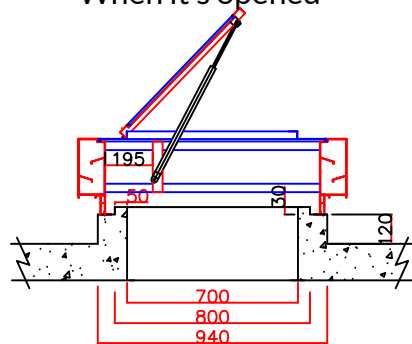

When it's closed

When it's opened

Manhole Dimension:750mm x 700mm  
Product Dimension:1300mm x 900mm x 310 mm

**Product Dimension**

When it's closed

When it's opened

RC Frame Dimension:700mm x 700mm

Manhole Dimension:750 x 700

Product Dimension:1300mm x 900mm x 310 mm

**Installation on RC**

When it's closed

When it's opened

Manhole Dimension:750 x 700

Product Dimension:1300mm x 900mm x 310 mm

**Installation along corrugated sheet**

人孔開孔尺寸750x700  
產品尺寸:1100mmx900mmx310mm

人孔開孔尺寸750x700  
產品尺寸:1100mmx900mmx310mm

產品尺寸:1100mmx900mmx310mm  
RC開孔尺寸700x700 > 人孔開孔尺寸750x700

人孔開孔尺寸750x700  
產品尺寸:1100mmx900mmx310mm

人孔開孔尺寸750x700  
產品尺寸:1100mmx900mmx310mm

產品尺寸:1100mmx900mmx310mm  
RC開孔尺寸700x700 > 人孔開孔尺寸750x700