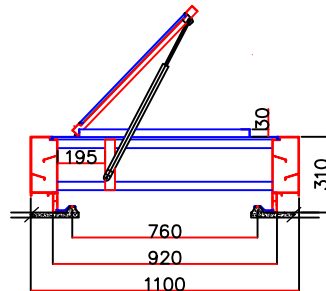

When it's closed

When it's opened

Manhole Dimension:750mm x 700mm  
Product Dimension:1300mm x 900mm x 310 mm

**Product Dimension**

When it's closed

When it's opened

RC Frame Dimension:700mm x 700mm

Manhole Dimension:750 x 700

Product Dimension:1300mm x 900mm x 310 mm

**Installation on RC**

When it's closed

When it's opened

Manhole Dimension:750 x 700

Product Dimension:1300mm x 900mm x 310 mm

**Installation along corrugated sheet**

人孔開孔尺寸750x700  
產品尺寸:1100mmx900mmx310mm

人孔開孔尺寸750x700  
產品尺寸:1100mmx900mmx310mm

產品尺寸:1100mmx900mmx310mm  
RC開孔尺寸700x700 > 人孔開孔尺寸750x700

人孔開孔尺寸750x700  
產品尺寸:1100mmx900mmx310mm

人孔開孔尺寸750x700  
產品尺寸:1100mmx900mmx310mm

產品尺寸:1100mmx900mmx310mm  
RC開孔尺寸700x700 > 人孔開孔尺寸750x700