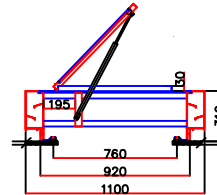

When it's closed

When it's opened

Manhole Dimension:750mm x 700mm  
Product Dimension:1300mm x 900mm x 310 mm

**Product Dimension**

When it's closed

When it's opened

RC Frame Dimension:700mm x 700mm

Manhole Dimension:750 x 700

Product Dimension:1300mm x 900mm x 310 mm

**Installation on RC**

When it's closed

When it's opened

Manhole Dimension:750 x 700

Product Dimension:1300mm x 900mm x 310 mm

**Installation along corrugated sheet**

人孔開孔尺寸750x700  
產品尺寸:1100mmx900mmx310mm

人孔開孔尺寸750x700  
產品尺寸:1100mmx900mmx310mm

產品尺寸:1100mmx900mmx310mm  
RC開孔尺寸700x700 > 人孔開孔尺寸750x700

人孔開孔尺寸750x700  
產品尺寸:1100mmx900mmx310mm

人孔開孔尺寸750x700  
產品尺寸:1100mmx900mmx310mm

產品尺寸:1100mmx900mmx310mm  
RC開孔尺寸700x700 > 人孔開孔尺寸750x700