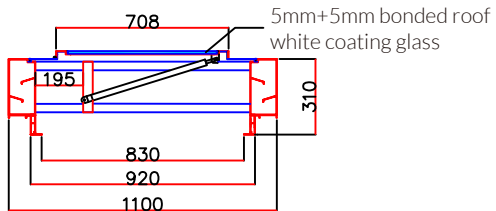

When it's closed

When it's opened

Manhole Dimension:750mm x 700mm  
Product Dimension:1300mm x 900mm x 310 mm

**Product Dimension**

When it's closed

When it's opened

RC Frame Dimension:700mm x 700mm

Manhole Dimension:750 x 700

Product Dimension:1300mm x 900mm x 310 mm

**Installation on RC**

When it's closed

When it's opened

Manhole Dimension:750 x 700

Product Dimension:1300mm x 900mm x 310 mm

**Installation along corrugated sheet**

人孔開孔尺寸750x700  
產品尺寸:1100mmx900mmx310mm

人孔開孔尺寸750x700  
產品尺寸:1100mmx900mmx310mm

產品尺寸:1100mmx900mmx310mm  
RC開孔尺寸700x700 > 人孔開孔尺寸750x700

人孔開孔尺寸750x700  
產品尺寸:1100mmx900mmx310mm

人孔開孔尺寸750x700  
產品尺寸:1100mmx900mmx310mm

產品尺寸:1100mmx900mmx310mm  
RC開孔尺寸700x700 > 人孔開孔尺寸750x700