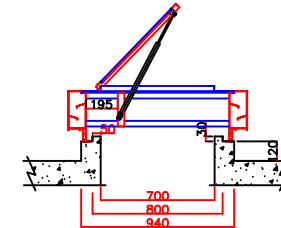

When it's closed

When it's opened

Manhole Dimension:750mm x 700mm  
Product Dimension:1300mm x 900mm x 310 mm

**Product Dimension**

When it's closed

When it's opened

RC Frame Dimension:700mm x 700mm

Manhole Dimension:750 x 700

Product Dimension:1300mm x 900mm x 310 mm

**Installation on RC**

When it's closed

When it's opened

Manhole Dimension:750 x 700

Product Dimension:1300mm x 900mm x 310 mm

**Installation along corrugated sheet**

人孔開孔尺寸750x700  
產品尺寸:1100mmx900mmx310mm

人孔開孔尺寸750x700  
產品尺寸:1100mmx900mmx310mm

產品尺寸:1100mmx900mmx310mm  
RC開孔尺寸700x700 > 人孔開孔尺寸750x700

人孔開孔尺寸750x700  
產品尺寸:1100mmx900mmx310mm

人孔開孔尺寸750x700  
產品尺寸:1100mmx900mmx310mm

產品尺寸:1100mmx900mmx310mm  
RC開孔尺寸700x700 > 人孔開孔尺寸750x700