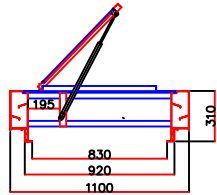

When it's closed

When it's opened

Manhole Dimension:750mm x 700mm  
Product Dimension:1300mm x 900mm x 310 mm

**Product Dimension**

When it's closed

When it's opened

RC Frame Dimension:700mm x 700mm

Manhole Dimension:750 x 700

Product Dimension:1300mm x 900mm x 310 mm

**Installation on RC**

When it's closed

When it's opened

Manhole Dimension:750 x 700

Product Dimension:1300mm x 900mm x 310 mm

**Installation along corrugated sheet**

人孔開孔尺寸750x700  
產品尺寸:1100mmx900mmx310mm

人孔開孔尺寸750x700  
產品尺寸:1100mmx900mmx310mm

產品尺寸:1100mmx900mmx310mm  
RC開孔尺寸700x700 > 人孔開孔尺寸750x700

人孔開孔尺寸750x700  
產品尺寸:1100mmx900mmx310mm

人孔開孔尺寸750x700  
產品尺寸:1100mmx900mmx310mm

產品尺寸:1100mmx900mmx310mm  
RC開孔尺寸700x700 > 人孔開孔尺寸750x700