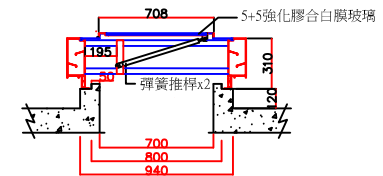

When it's closed

When it's opened

Manhole Dimension:750mm x 700mm  
Product Dimension:1300mm x 900mm x 310 mm

**Product Dimension**

When it's closed

When it's opened

RC Frame Dimension:700mm x 700mm

Manhole Dimension:750 x 700

Product Dimension:1300mm x 900mm x 310 mm

**Installation on RC**

When it's closed

When it's opened

Manhole Dimension:750 x 700

Product Dimension:1300mm x 900mm x 310 mm

**Installation along corrugated sheet**

人孔開孔尺寸750x700  
產品尺寸:1100mmx900mmx310mm

人孔開孔尺寸750x700  
產品尺寸:1100mmx900mmx310mm

產品尺寸:1100mmx900mmx310mm  
RC開孔尺寸700x700 > 人孔開孔尺寸750x700

人孔開孔尺寸750x700  
產品尺寸:1100mmx900mmx310mm

人孔開孔尺寸750x700  
產品尺寸:1100mmx900mmx310mm

產品尺寸:1100mmx900mmx310mm  
RC開孔尺寸700x700 > 人孔開孔尺寸750x700