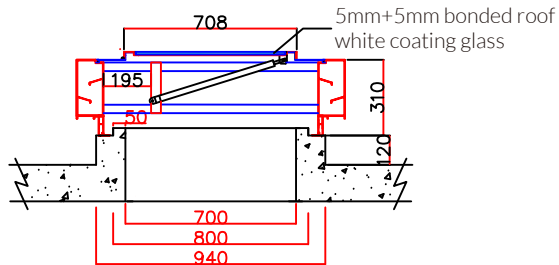

When it's closed

When it's opened

Manhole Dimension:750mm x 700mm  
Product Dimension:1300mm x 900mm x 310 mm

**Product Dimension**

When it's closed

When it's opened

RC Frame Dimension:700mm x 700mm

Manhole Dimension:750 x 700

Product Dimension:1300mm x 900mm x 310 mm

**Installation on RC**

When it's closed

When it's opened

Manhole Dimension:750 x 700

Product Dimension:1300mm x 900mm x 310 mm

**Installation along corrugated sheet**

人孔開孔尺寸750x700  
產品尺寸:1100mmx900mmx310mm

人孔開孔尺寸750x700  
產品尺寸:1100mmx900mmx310mm

產品尺寸:1100mmx900mmx310mm  
RC開孔尺寸700x700 > 人孔開孔尺寸750x700

人孔開孔尺寸750x700  
產品尺寸:1100mmx900mmx310mm

人孔開孔尺寸750x700  
產品尺寸:1100mmx900mmx310mm

產品尺寸:1100mmx900mmx310mm  
RC開孔尺寸700x700 > 人孔開孔尺寸750x700