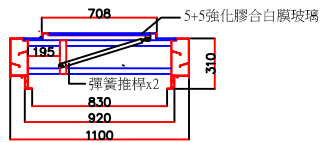

When it's closed

When it's opened

Manhole Dimension:750mm x 700mm  
Product Dimension:1300mm x 900mm x 310 mm

**Product Dimension**

When it's closed

When it's opened

RC Frame Dimension:700mm x 700mm

Manhole Dimension:750 x 700

Product Dimension:1300mm x 900mm x 310 mm

**Installation on RC**

When it's closed

When it's opened

Manhole Dimension:750 x 700

Product Dimension:1300mm x 900mm x 310 mm

**Installation along corrugated sheet**

人孔開孔尺寸750x700  
產品尺寸:1100mmx900mmx310mm

人孔開孔尺寸750x700  
產品尺寸:1100mmx900mmx310mm

產品尺寸:1100mmx900mmx310mm  
RC開孔尺寸700x700 > 人孔開孔尺寸750x700

人孔開孔尺寸750x700  
產品尺寸:1100mmx900mmx310mm

人孔開孔尺寸750x700  
產品尺寸:1100mmx900mmx310mm

產品尺寸:1100mmx900mmx310mm  
RC開孔尺寸700x700 > 人孔開孔尺寸750x700