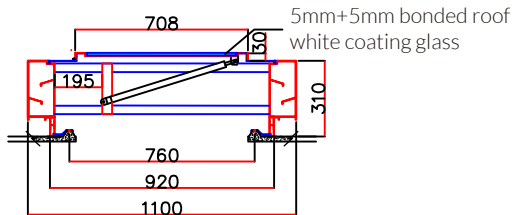

When it's closed

When it's opened

Manhole Dimension:750mm x 700mm  
Product Dimension:1300mm x 900mm x 310 mm

**Product Dimension**

When it's closed

When it's opened

RC Frame Dimension:700mm x 700mm

Manhole Dimension:750 x 700

Product Dimension:1300mm x 900mm x 310 mm

**Installation on RC**

When it's closed

When it's opened

Manhole Dimension:750 x 700

Product Dimension:1300mm x 900mm x 310 mm

**Installation along corrugated sheet**

人孔開孔尺寸750x700  
產品尺寸:1100mmx900mmx310mm

人孔開孔尺寸750x700  
產品尺寸:1100mmx900mmx310mm

產品尺寸:1100mmx900mmx310mm  
RC開孔尺寸700x700 > 人孔開孔尺寸750x700

人孔開孔尺寸750x700  
產品尺寸:1100mmx900mmx310mm

人孔開孔尺寸750x700  
產品尺寸:1100mmx900mmx310mm

產品尺寸:1100mmx900mmx310mm  
RC開孔尺寸700x700 > 人孔開孔尺寸750x700