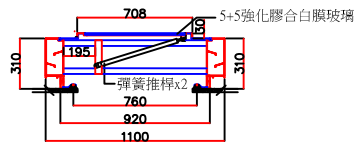

When it's closed

When it's opened

Manhole Dimension:750mm x 700mm  
Product Dimension:1300mm x 900mm x 310 mm

**Product Dimension**

When it's closed

When it's opened

RC Frame Dimension:700mm x 700mm

Manhole Dimension:750 x 700

Product Dimension:1300mm x 900mm x 310 mm

**Installation on RC**

When it's closed

When it's opened

Manhole Dimension:750 x 700

Product Dimension:1300mm x 900mm x 310 mm

**Installation along corrugated sheet**

人孔開孔尺寸750x700  
產品尺寸:1100mmx900mmx310mm

人孔開孔尺寸750x700  
產品尺寸:1100mmx900mmx310mm

產品尺寸:1100mmx900mmx310mm  
RC開孔尺寸700x700 > 人孔開孔尺寸750x700

人孔開孔尺寸750x700  
產品尺寸:1100mmx900mmx310mm

人孔開孔尺寸750x700  
產品尺寸:1100mmx900mmx310mm

產品尺寸:1100mmx900mmx310mm  
RC開孔尺寸700x700 > 人孔開孔尺寸750x700