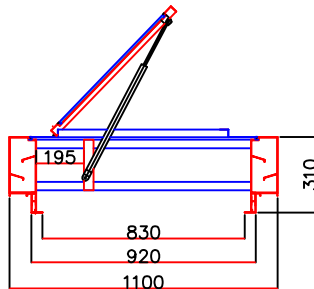

When it's closed

When it's opened

Manhole Dimension:750mm x 700mm  
Product Dimension:1300mm x 900mm x 310 mm

**Product Dimension**

When it's closed

When it's opened

RC Frame Dimension:700mm x 700mm

Manhole Dimension:750 x 700

Product Dimension:1300mm x 900mm x 310 mm

**Installation on RC**

When it's closed

When it's opened

Manhole Dimension:750 x 700

Product Dimension:1300mm x 900mm x 310 mm

**Installation along corrugated sheet**

人孔開孔尺寸750x700  
產品尺寸:1100mmx900mmx310mm

人孔開孔尺寸750x700  
產品尺寸:1100mmx900mmx310mm

產品尺寸:1100mmx900mmx310mm  
RC開孔尺寸700x700 > 人孔開孔尺寸750x700

人孔開孔尺寸750x700  
產品尺寸:1100mmx900mmx310mm

人孔開孔尺寸750x700  
產品尺寸:1100mmx900mmx310mm

產品尺寸:1100mmx900mmx310mm  
RC開孔尺寸700x700 > 人孔開孔尺寸750x700