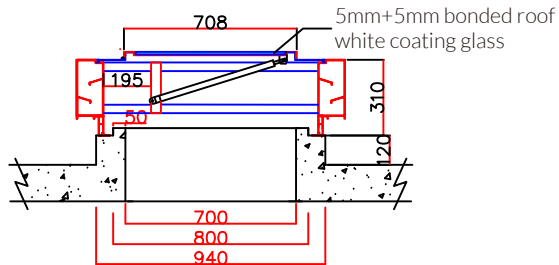

When it's closed

When it's opened

RC Frame Dimension:700mm x 700mm

Manhole Dimension:750 x 700

Product Dimension:1300mm x 900mm x 310 mm

Installation on RC