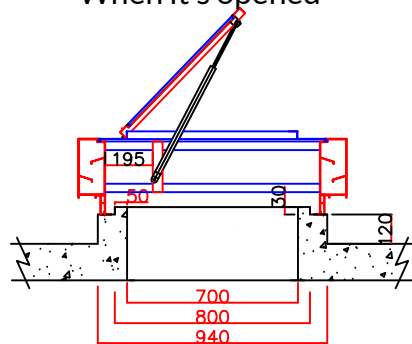

When it's closed

When it's opened

RC Frame Dimension:700mm x 700mm

Manhole Dimension:750 x 700

Product Dimension:1300mm x 900mm x 310 mm

Installation on RC